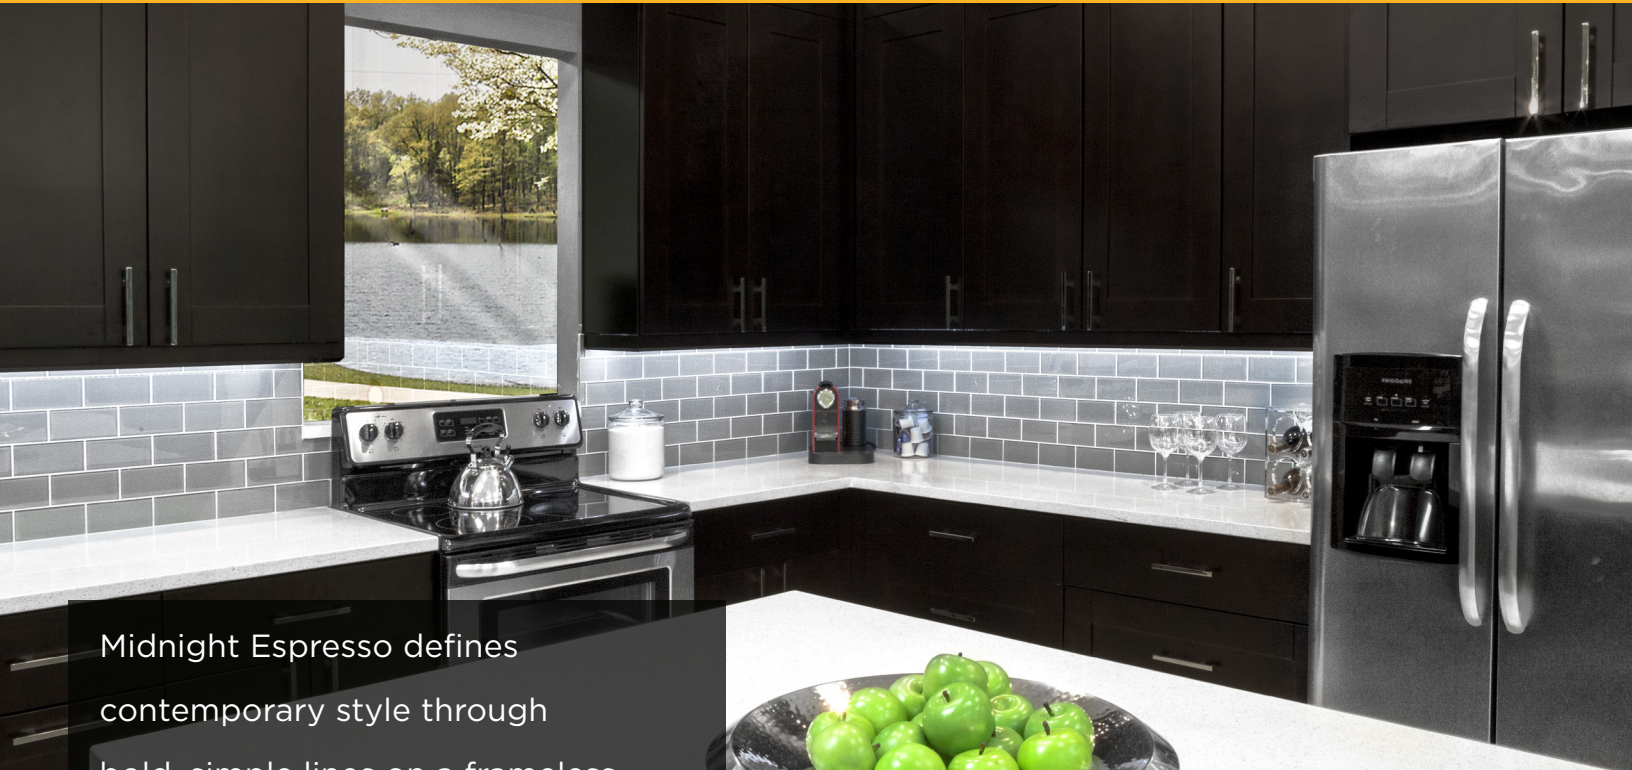

Midnight Espresso

Midnight Espresso defines contemporary style through bold, simple lines on a frameless surface. The sleek, dark hue exudes cosmopolitan sophistication.

Midnight Espresso (CO)

- Full Overlay Frameless Cabinets (Euro-Style)
- All Wood Stained Doors w/ Recessed Center Panels
- Slab Drawer Faces (Top Drawer Only)
- All 3/4" Plywood Box Construction
- Solid Wood Drawer Boxes w/ Under Mount Slides
- Soft Close Drawers and Doors